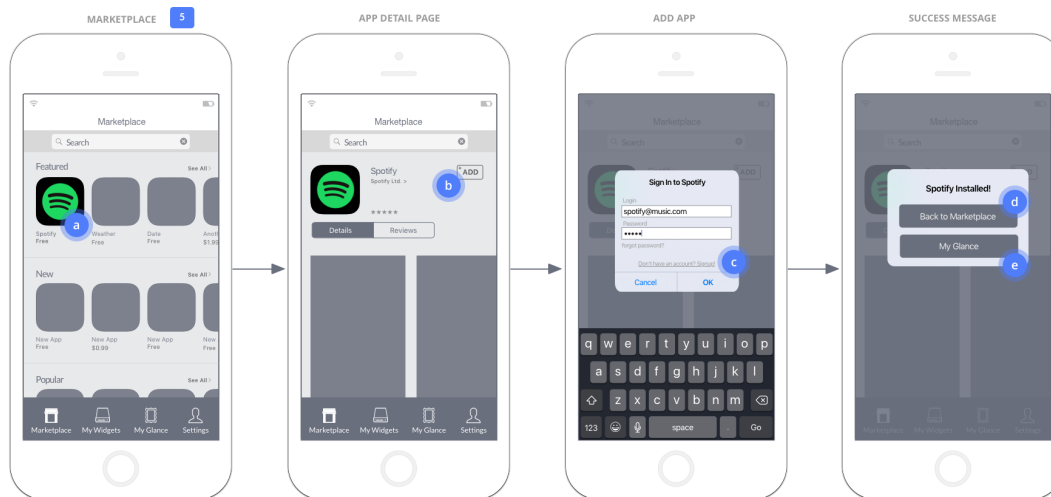

## WINDY CITY LABS 5. Marketplace & Adding App Flow

- 5 MARKETPLACE** Apps developed for Glance will be posted on the Marketplace page.
- 5.a** User taps app icon to bring up app details page.
  - 5.b** User taps 'Add' to prompt the login popup.
  - 5.c** User taps 'OK' to prompt the Success Message.
  - 5.d** User taps 'Back to Marketplace' to return to Marketplace screen.
  - 5.e** User taps 'My Glance' to return to Homescreen.