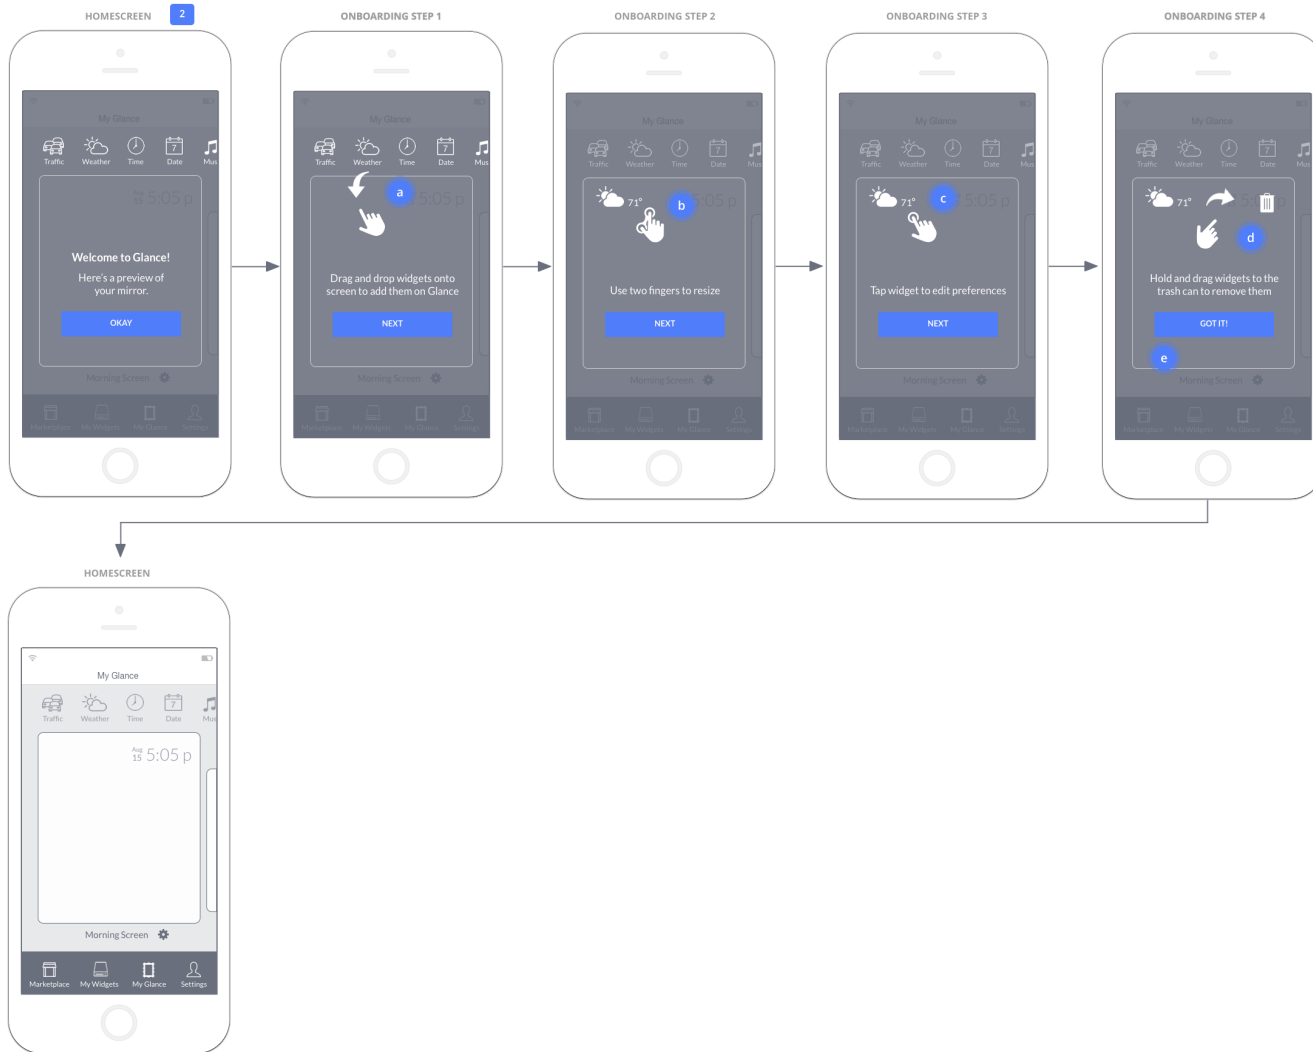

## WINDY CITY LABS 2. Onboarding Flow

2

### WELCOME HOMESCREEN

Once setup is completed, the Welcome screen will be shown (only once) where user will begin onboarding.

**2.a** Brief animation of weather being dragged from top of the screen into the upper left corner of mirror preview.

**2.b** Brief animation of weather expanding.

**2.c** Brief animation of the finger tapping on weather.

**2.d** Brief animation of weather being dragged to the trash bin and weather disappearing.

**2.e** Clicking 'GOT IT!' will bring the user to Home Screen.